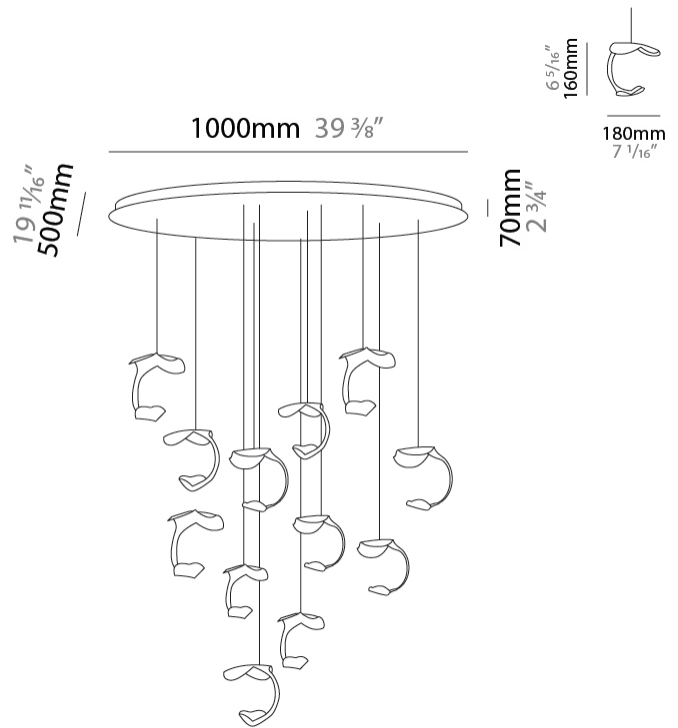

PROJECT
TYPE
SPECIFIER
QUANTITY
DATE

1. To build a product code in our configurator select the specify button on the base model # product page
2. To build a manual product code on this datasheet choose from the options listed below in blue font and add the suffix to the base model #

GENERAL

Series: Le Gigue
Partner: Knikerboker
Division: Design
Installation: Suspension
Product Type: Pendant
Mounting Location: Ceiling
Light Distribution: Indirect

PHYSICAL

Shape: Abstract
Length (mm): 1000
Length (in): 39 3/8
Width (mm): 500
Width (in): 19 11/16
Max. Overall Height (mm): 1650
Max. Overall Height (in): 64 15/16
Weight (kg): 12.6

Fixture Finish: EWH / EBK / MAN / COF / PRD / SLF / GLF / CLF / BRL / EWS / EWG / EWC / EWR / EBS / EBG / EBC / EBC / EBB / MAS / MAD / MAC / MAB / COS / CGO / CCL / CBL / PRS / PRG / PRC / PRB

Fixture Material: Metal
Cable Details: Transparent Cable in the following lengths 6 x 1000mm / 39 3/8" 6 x 1500mm / 59 1/16"

ELECTRICAL

Lamp Type: LED
Input Wattage (W): 66
Dimming: Non-Dimming / Phase Dimming (120vac Only)
Driver Included: Yes
Driver Location: Integrated
Driver Type: Constant Current - Universal
Driver Class: Class 2
Input Voltage (V): 120 - 277
Constant Current (MA): 1050

LED

Number of LEDs: 12
Color Temperature (°K): 3000
Max. Delivered Lumen (lm): 10200
CRI: >85 CRI
Lamp Life (hrs): 50000

OPTICAL

RATINGS AND CERTIFICATIONS

Certified By: Certified for North American Standards
IP rating: IP20