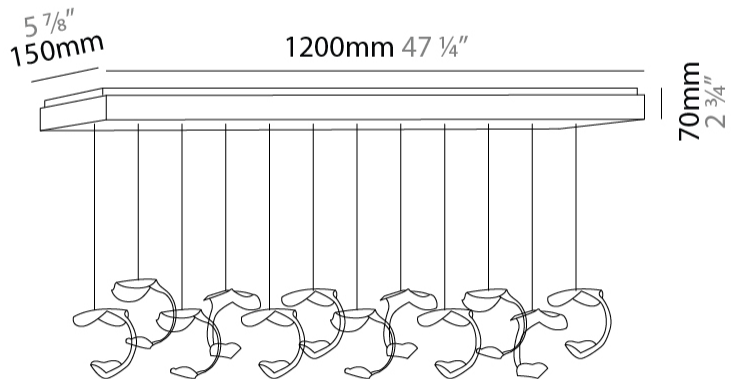

D131608-

base number Finish
Options

PROJECT
TYPE
SPECIFIER
QUANTITY
DATE

1. To build a product code in our configurator select the specify button on the base model # product page
2. To build a manual product code on this datasheet choose from the options listed below in blue font and add the suffix to the base model #

GENERAL

Series: Le Gigue
Partner: Knikerboker
Division: Design
Installation: Suspension
Product Type: Pendant
Mounting Location: Ceiling
Light Distribution: Indirect

PHYSICAL

Shape: Abstract
Diameter (in): 37 ⁷/₁₆
Length (mm): 1200
Max. Overall Height (mm): 1650
Max. Overall Height (in): 64 ¹⁵/₁₆
Weight (kg): 12.6
Fixture Finish: EWH / EBK / MAN / COF / PRD / SLF / GLF / CLF / BRL / EWS / EWG / EWC / EWR / EBS / EBG / EBC / EBC / EBB / MAS / MAD / MAC / MAB / COS / CGO / CCL / CBL / PRS / PRG / PRC / PRB
Fixture Material: Metal
Cable Details: Transparent Cable in the following lengths 6 x 1000mm / 39 3/8" 6 x 1500mm / 59 1/16"

ELECTRICAL

Lamp Type: LED
Input Wattage (W): 66
Dimming: Non-Dimming / Phase Dimming (120vac Only)
Driver Included: Yes
Driver Location: Integrated
Driver Type: Constant Current - Universal
Driver Class: Class 2
Input Voltage (V): 120 - 277
Constant Current (MA): 1050

LED

Number of LEDs: 12
Color Temperature (°K): 3000
Max. Delivered Lumen (lm): 10200
CRI: >85 CRI
Lamp Life (hrs): 50000

OPTICAL

RATINGS AND CERTIFICATIONS

Certified By: Certified for North American Standards
IP rating: IP20