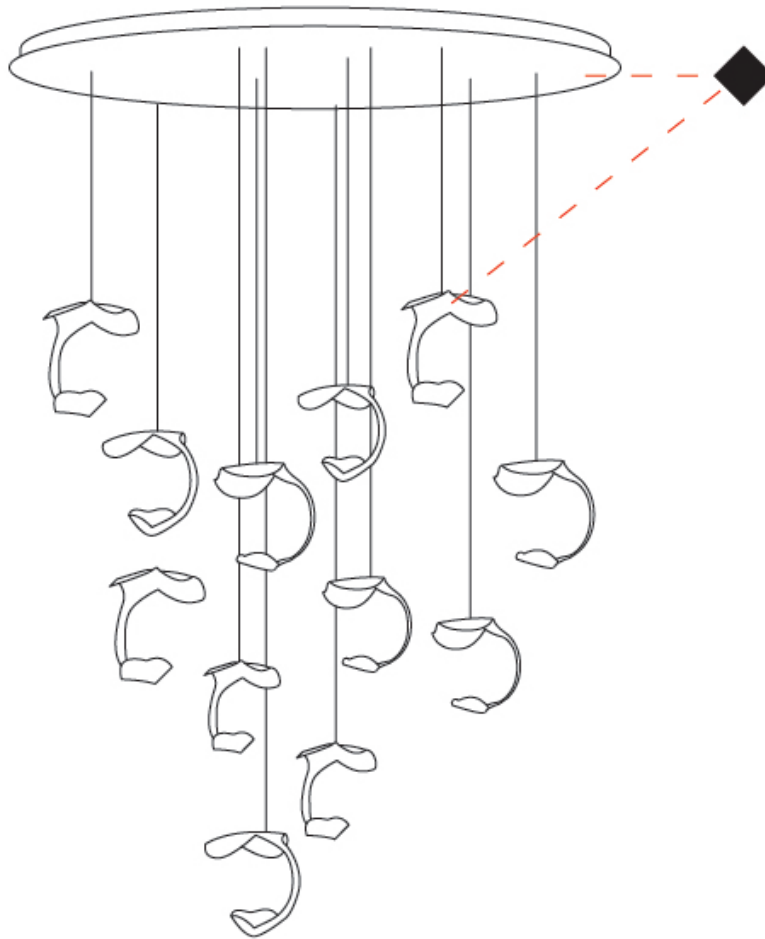

D131609-

PROJECT	_____
TYPE	_____
SPECIFIER	_____
QUANTITY	_____
DATE	_____

D