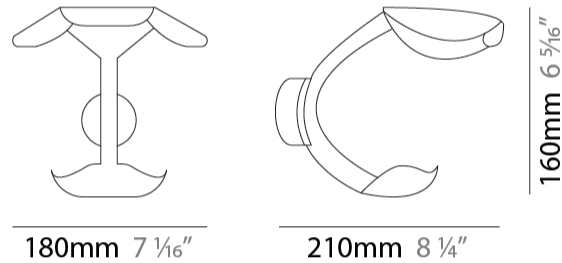

PROJECT
TYPE
SPECIFIER
QUANTITY
DATE

LE GIGINE SURFACE

D133135-

base number Finish
Options

1. To build a product code in our configurator select the specify button on the base model # product page
2. To build a manual product code on this datasheet choose from the options listed below in blue font and add the suffix to the base model #

GENERAL

Series: Le Gigine
Partner: Knikerboker
Division: Design
Installation: Surface
Product Type: Wall Surface
Mounting Location: Wall
Light Distribution: Indirect

PHYSICAL

Shape: Abstract
Length (mm): 180
Length (in): 7 1/16
Height (mm): 160
Depth (mm): 210
Height (in): 6 5/16
Depth (in): 8 1/4

Fixture Finish: EWH / EBK / MAN / COF / PRD / SLF / GLF / CLF / BRL / EWS / EWG / EWC / EWR / EBS / EBG / EBC / EBC / EBB / MAS / MAD / MAC / MAB / COS / CGO / CCL / CBL / PRS / PRG / PRC / PRB

Fixture Material: Metal

ELECTRICAL

Lamp Type: LED
Input Wattage (W): 6
Dimming: Non-Dimming / Phase Dimming (120vac Only)
Driver Included: No
Driver Location: Remote
Driver Type: Constant Current - Universal
Driver Class: Class 2
Input Voltage (V): 120 - 277

LED

Color Temperature (°K): 3000
Max. Delivered Lumen (lm): 500
CRI: >85 CRI
Lamp Life (hrs): 50000

OPTICAL

RATINGS AND CERTIFICATIONS

Certified By: Certified for North American Standards
IP rating: IP20